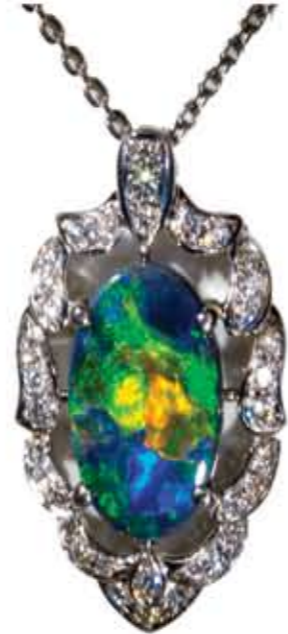

Lithos Jewelry

100 Beach Dr. NE Suite 101

St. Petersburg, FL 33701

www.lithosjewelry.com

Lithos@tampabay.rr.com

727.895.8448

Lithos Jewelry

Art is the expression of a creator's inner being.
It is intimate and personal.
It is the vision born of experience, adventure and imagination
To be seen, heard and felt.
We invite you to spend time in our world.
It is one of beauty, brilliance and passion.